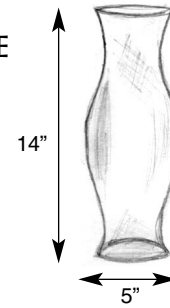

Item #212-620
20" High **\$5.50 ea.**

Item #212-660
36" High **\$10.00 ea.**

SQUARE VASE

Item #212-495 10" x 4" **\$2.00 ea.**

Item #212-490 8" x 4" **\$1.50 ea.**

Item #212-485 6" x 4" **\$1.00 ea.**

SUPER MARTINI

Item #212-530
10" x 9" 46 oz.
\$3.50 ea.

ROLY POLY
Item #212-460
2-1/4" x 2-1/8"
35¢ ea.

BRANDY SNIFTER ★

Item #235-040 100 oz. **\$2.00 ea.**

Item #235-030 22 oz. **65¢ ea.**

STEMMED GLOBE ★

Item #212-500
7" x 5" 60 oz.
\$1.75 ea.

BRANDY V-CUP ★

Item #235-025
22 oz.
65¢ ea.

plus 40¢ for tea candle

BUBBLE ROSE BOWL ★

Item # 212-480
4" x 3"
65¢ ea.

14" HURRICANE

Item # 212-180
14" x 5"
\$1.85 ea.

8" HURRICANE

Item # 212-200
8" x 3-1/2"
\$1.40 ea.

6" CLOSED HURRICANE ★

Item # 212-160
6" x 4-1/4"
\$1.20 ea.

10" GLASS CHIMNEY

Item #205-007
10" X 2-3/4"
\$1.40 ea.

CYLINDERS ★

Item #212-100
6-1/2" x 3-1/2" **60¢ ea.**