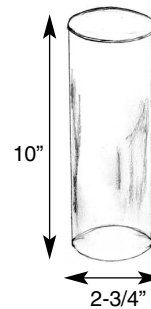

Item #212-530
10" x 9" 46 oz.
\$3.50 ea.

ROLY POLY
Item #212-460
2-1/4" x 2-1/8"
35¢ ea.

BRANDY SNIFTER ★

Item #235-040 100 oz. **\$2.00 ea.**

Item #235-030 22 oz. **65¢ ea.**

STEMMED GLOBE ★

Item #212-500
7" x 5" 60 oz.
\$1.75 ea.

BRANDY V-CUP ★

Item #235-025
22 oz.
65¢ ea.

plus 40¢ for tea candle

BUBBLE ROSE BOWL ★

Item # 212-480
4" x 3"
65¢ ea.

14" HURRICANE

Item # 212-180
14" x 5"
\$1.85 ea.

8" HURRICANE

Item # 212-200
8" x 3-1/2"
\$1.40 ea.

6" CLOSED HURRICANE ★

Item # 212-160
6" x 4-1/4"
\$1.20 ea.

10" GLASS CHIMNEY

Item #205-007
10" X 2-3/4"
\$1.40 ea.

CYLINDERS ★

Item #212-100
6-1/2" x 3-1/2" **60¢ ea.**